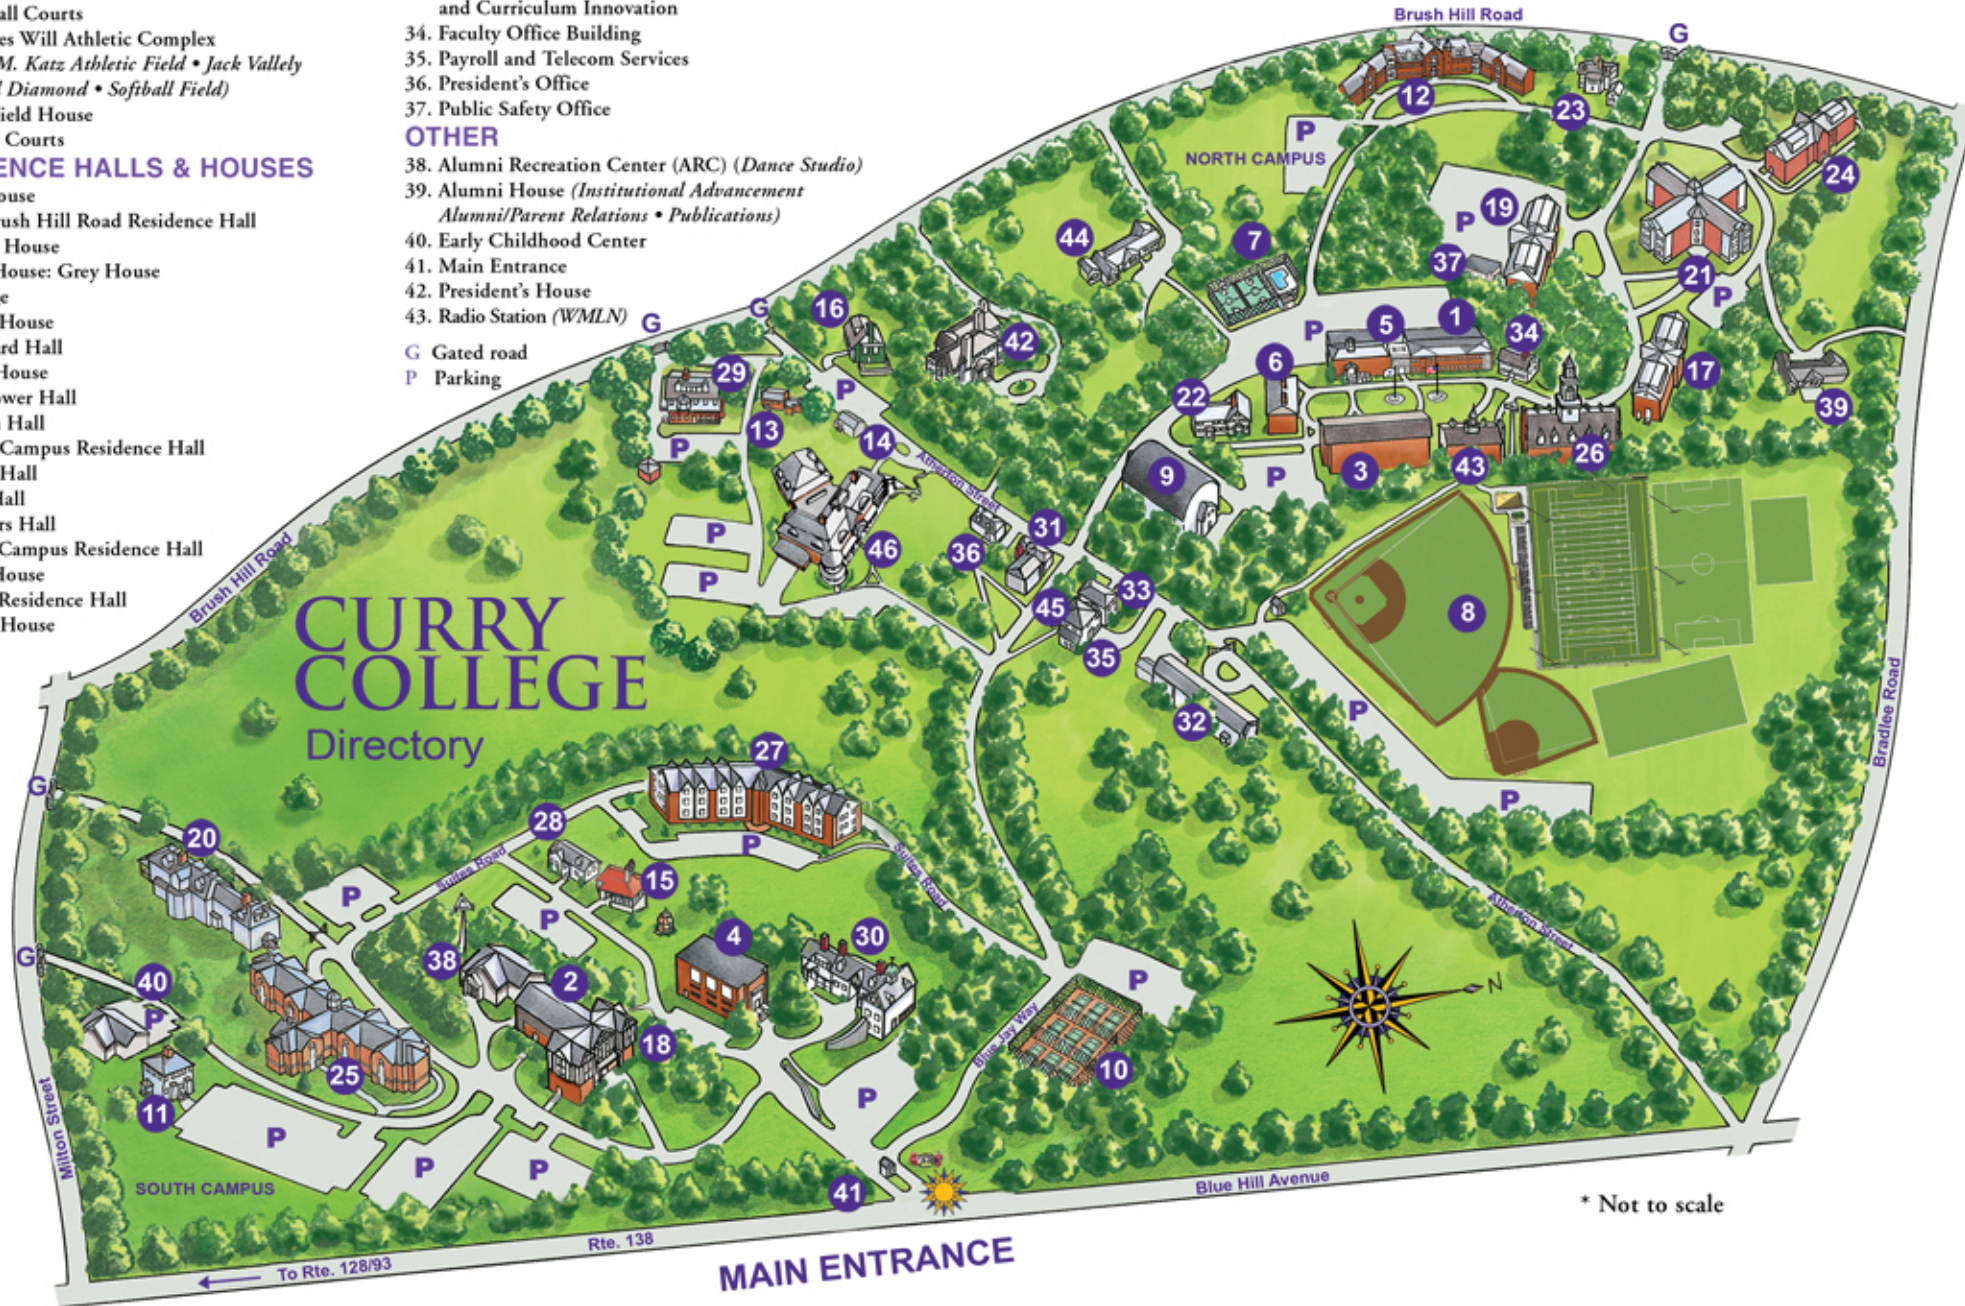

ADMINISTRATIVE

29. Admission Office
30. Buildings and Grounds
31. Douglas A. and Claire R. King Academic Administration Building (*Academic Dean's Office Career Services • Continuing Education and Graduate Studies Offices • Human Resources*)
32. Enrollment Management and Registrar's Office, Finance, Student Financial Services
33. The Faculty Center for Professional Development and Curriculum Innovation
34. Faculty Office Building
35. Payroll and Telecom Services
36. President's Office
37. Public Safety Office

OTHER

38. Alumni Recreation Center (ARC) (*Dance Studio*)
39. Alumni House (*Institutional Advancement Alumni/Parent Relations • Publications*)
40. Early Childhood Center
41. Main Entrance
42. President's House
43. Radio Station (*WMLN*)

G Gated road
P Parking

STUDENT SERVICES

44. Health Services, Counseling Services
45. Dean of Students Office (*Alcohol Wellness • Spiritual Life • Student Conduct*)
46. Student Center (*Amphitheater • Athletic Locker Rooms • Athletic Offices • ATM Bookstore • Chapel • Conference Center • Copy and Supply Center Dining Marketplace • Fitness Center • Game Room • Gymnasium • Post Office Quiet Lounge • Residence Life • SGA • Sports Café • Student Activities Student Center Operations and Campus Life Student Club Offices • Student Lounge*)

* Not to scale